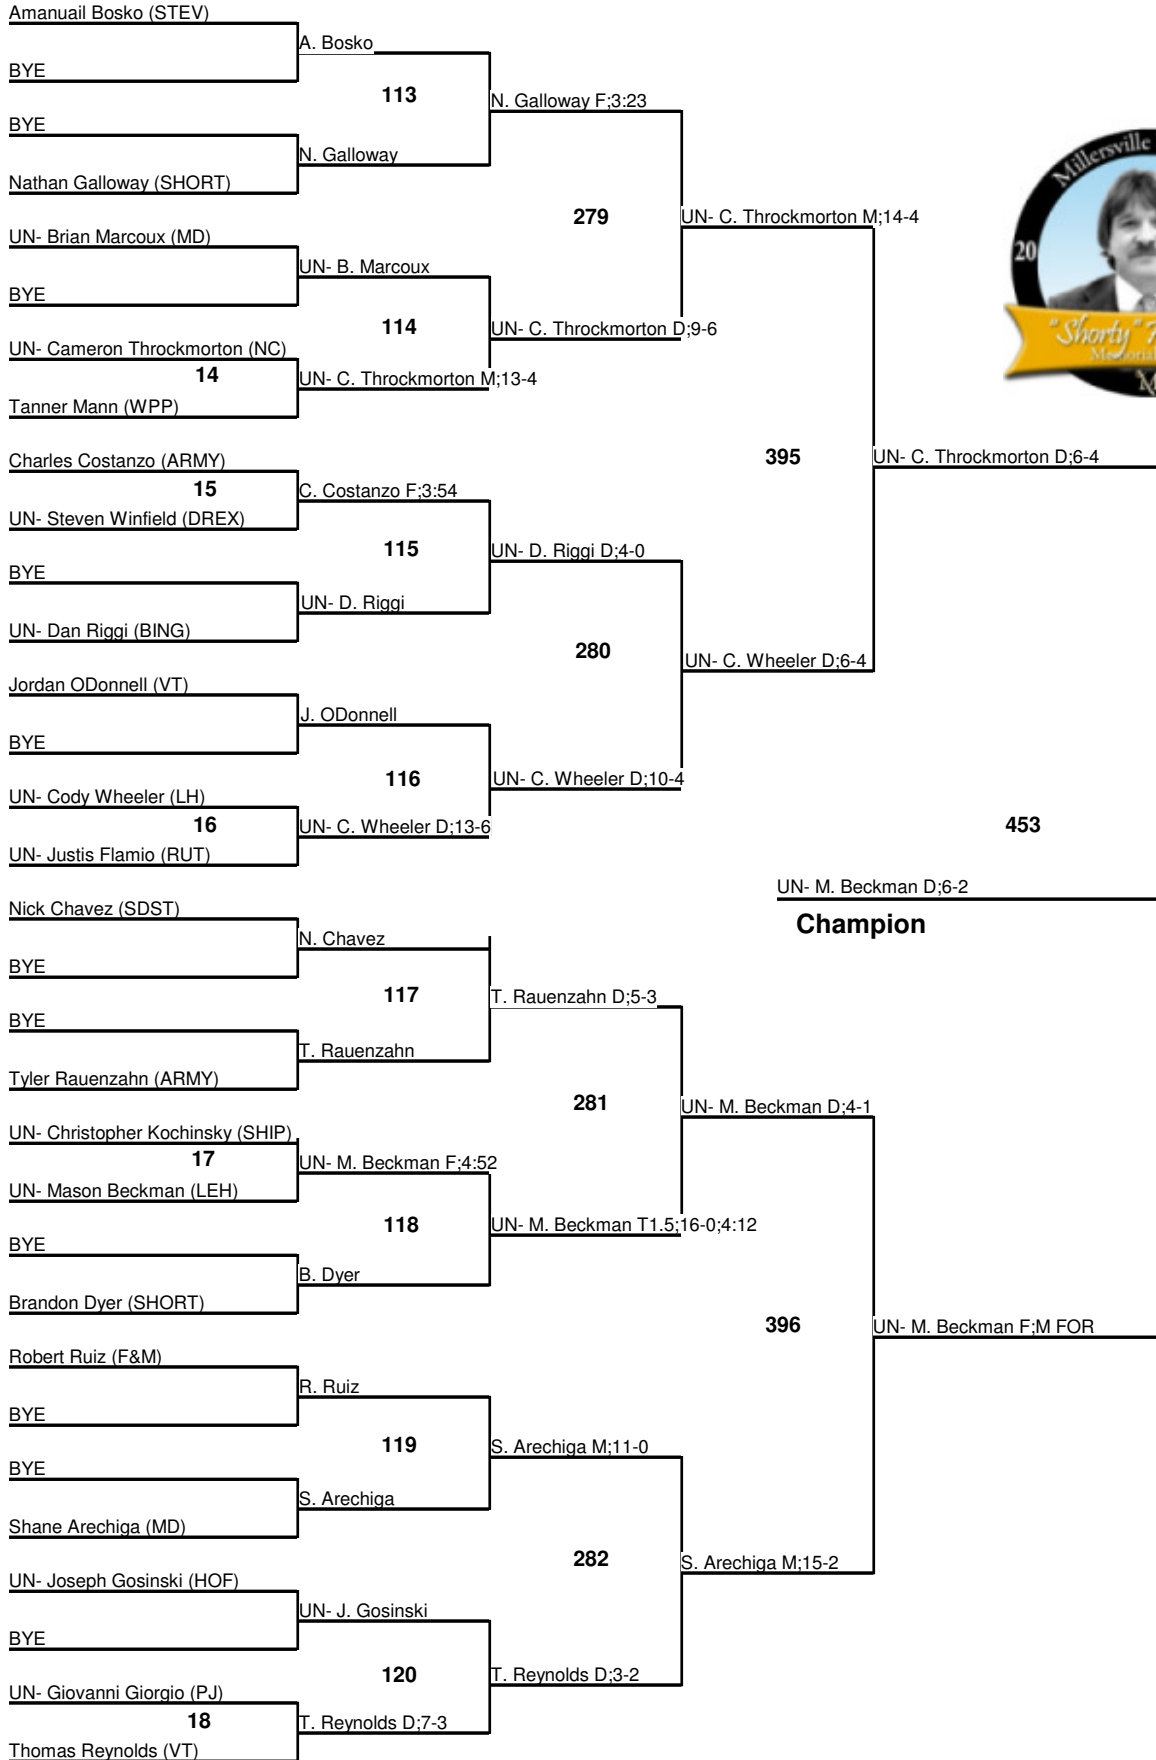

2012 "Shorty" Hitchcock Memorial Classic

133
Championship