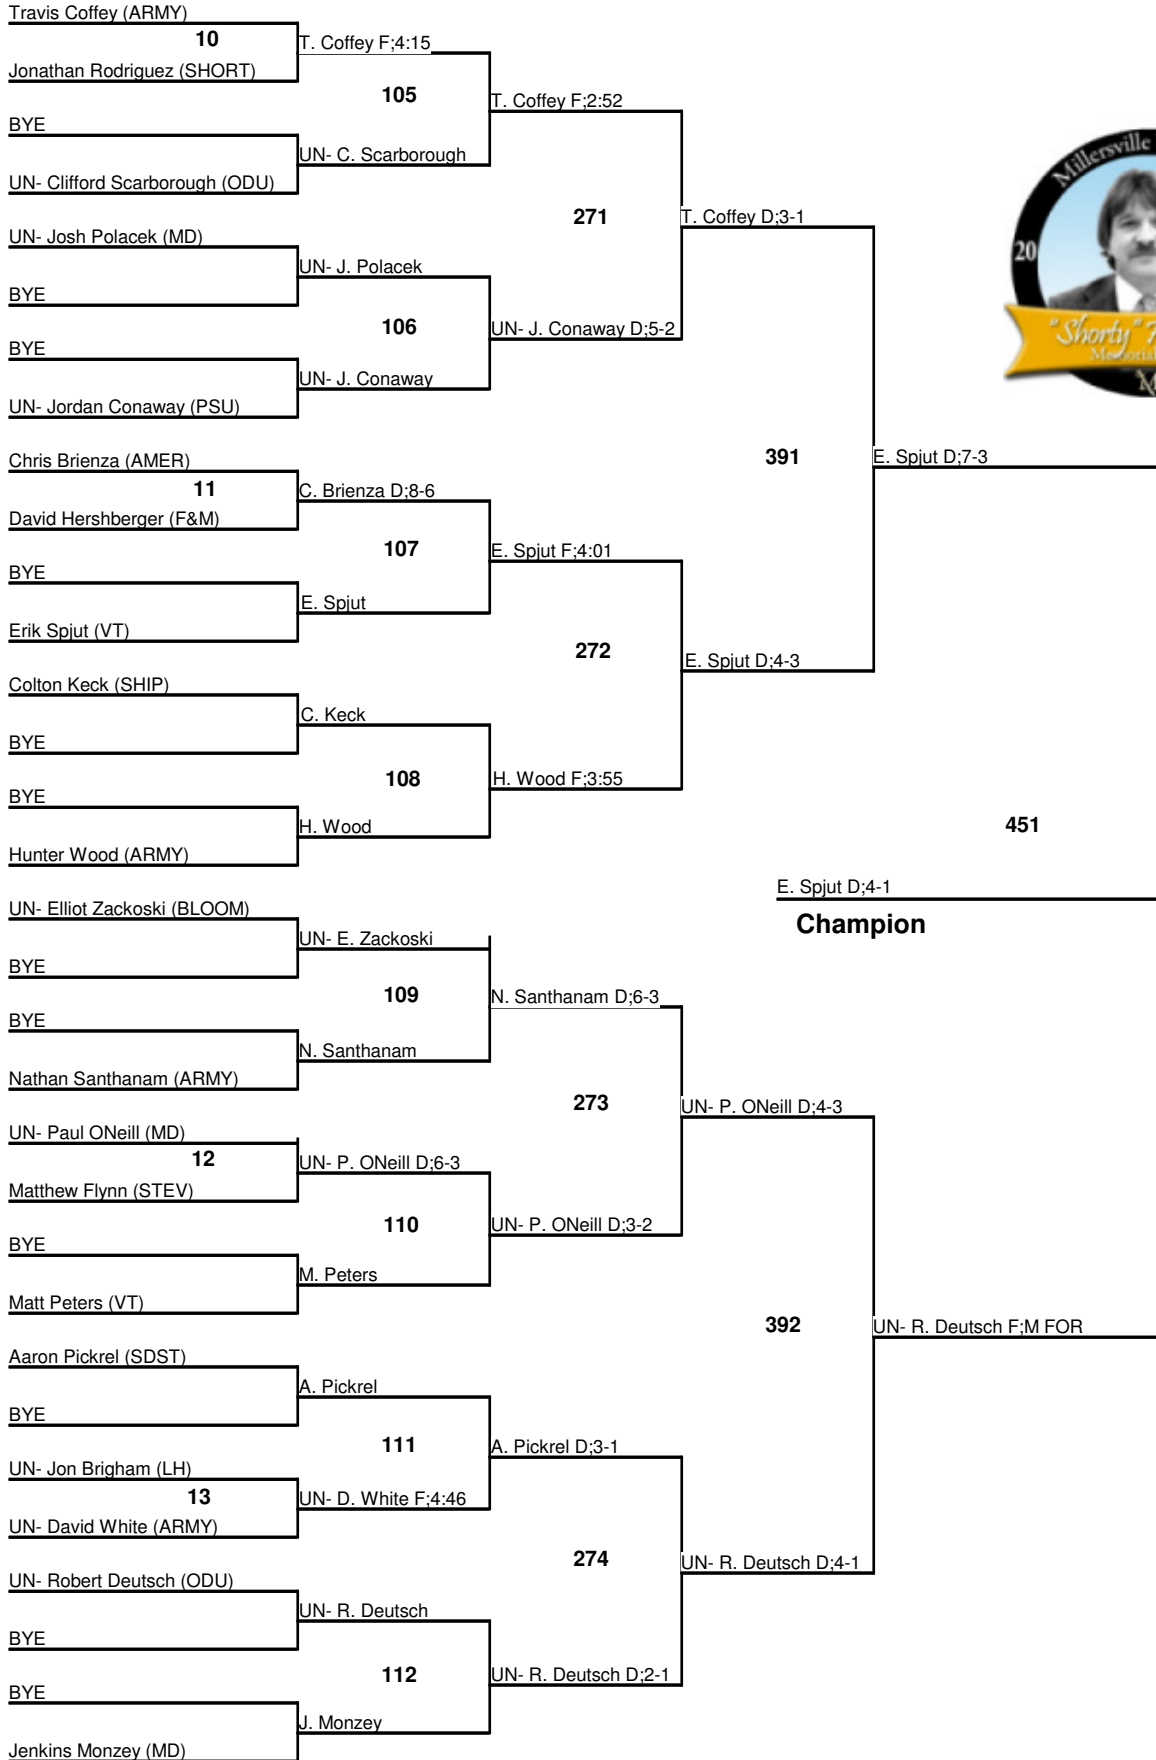

# 2012 "Shorty" Hitchcock Memorial Classic

125  
Championship